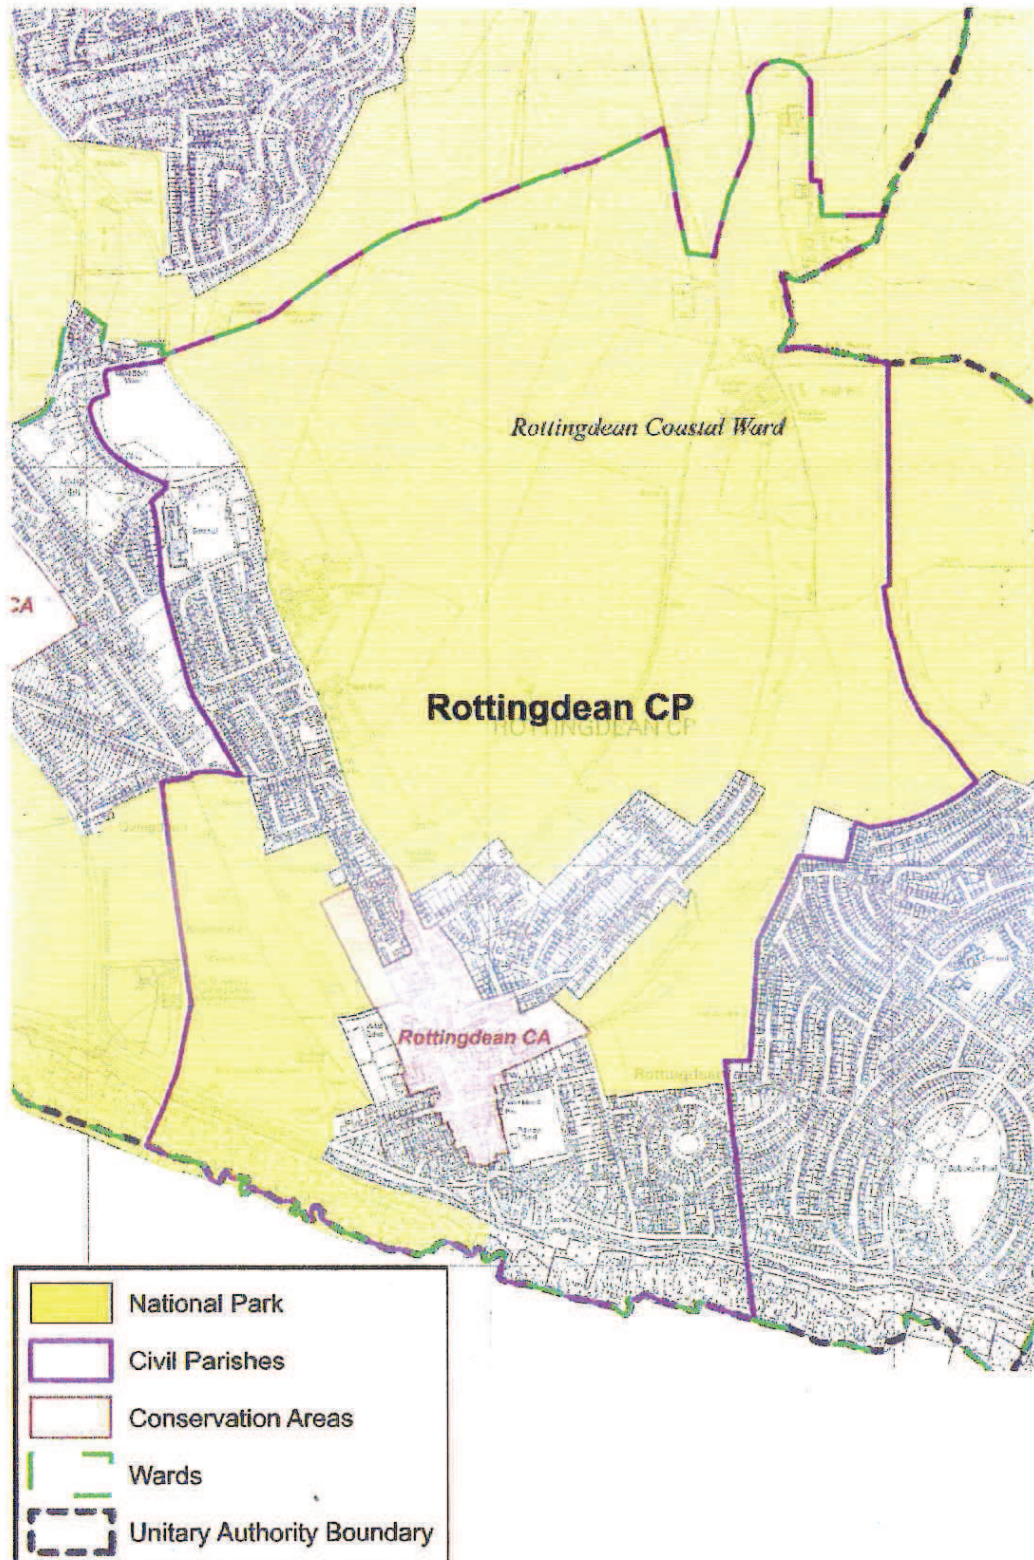

ROTTINGDEAN PARISH AND CONSERVATION AREA BOUNDARIES

Application for the Designation of a Neighbourhood Area.
The Neighbourhood Area boundary proposed for designation is the same as Rottingdean's Civil Parish boundary.